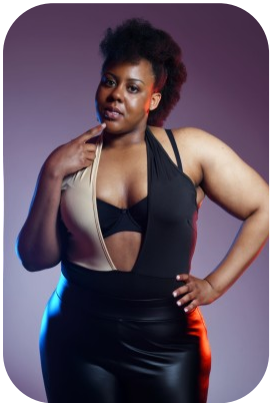

Jamika Brown

Age: 25-30	Height: 5ft8inch	Eye Colour: Brown	Accent: Northern
Gender:F	Weight: 97kg	Waist: 40	Bust: 36dd
Location: Britain North	Shoe Size: 8.UK	Hips: 43	
Drives: No	Hair Color: Black		

Talents
COMMERCIAL MODELS, PLUS SIZE

Additional Talents:

BIKE

BMX

SWIM

ROLLERSKATE

ICESKATE

FOR ANY INQUIRIES PLEASE CONTACT US

0207 834 66 60 - Office