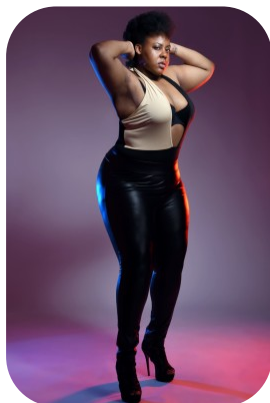

Jamika Brown

Age: 25-30	Height: 5ft8inch	Eye Colour: Brown	Accent: Northern
Gender:F	Weight: 97kg	Waist: 40	Bust: 36dd
Location: Britain North	Shoe Size: 8.UK	Hips: 43	
Drives: No	Hair Color: Black		

Talents
COMMERCIAL MODELS, PLUS SIZE