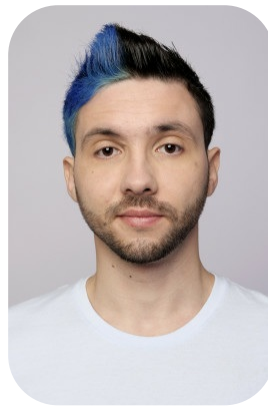

Additional Talents:

SWIM - BIKE - GYMNASTICS PRO - KICKBOXING PRO

FOR ANY INQUIRIES PLEASE CONTACT US