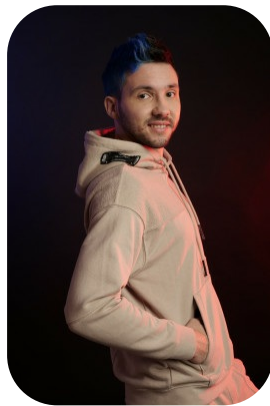

Jan-Lavinel Ciora

Age: 25-30	Height: 5ft8inch	Eye Colour: Brown	Accent: East Euro
Gender:M	Weight: 64kg	Waist: 2 feet 6	
Location: London	Shoe Size: 8.UK	Bust: 2 feet 11	
Drives: Yes	Hair Color: Other/Extreme 7	Hips: 2 feet	

Talents

ALTERNATIVE MODELS, COMMERCIAL MODELS, EXTRAS, ATHLETES

Additional Talents:

SWIM - BIKE - GYMNASTICS PRO - KICKBOXING PRO

FOR ANY INQUIRIES PLEASE CONTACT US