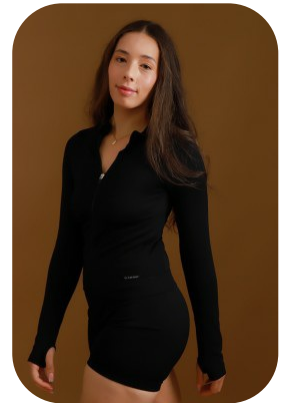

Additional Talents:
SWIM BIKE