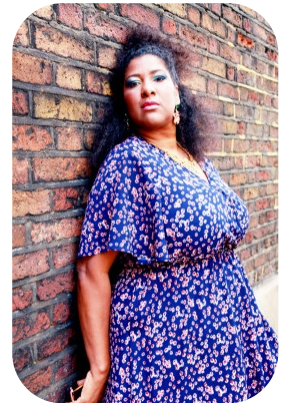

Additional Talents:
SWIM - BIKE
SAMBA