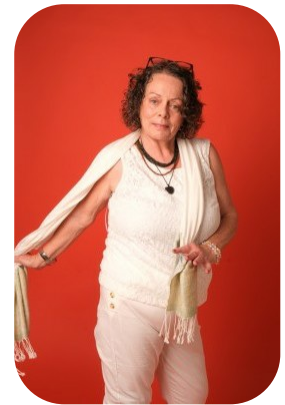

Janine Rhodes

Age: 61-70	Height: 5ft5inch	Eye Colour: Brown	Accent: London
Gender:F	Shoe Size: 9	Waist: 32	Bust: 34d
Location: London	Drives: No	Hair Color: Grey/White	Hips: 36

Talents

MATURE MODELS, DISABILITIES

Additional Talents:

YOGA

FOR ANY INQUIRIES PLEASE CONTACT US

0207 834 66 60 - Office

www.fusionmng.com

cast@fusionmng.com

[Janine Rhodes Profile](#)

All Rights Reserved by [Fusion Management](#) © 2018