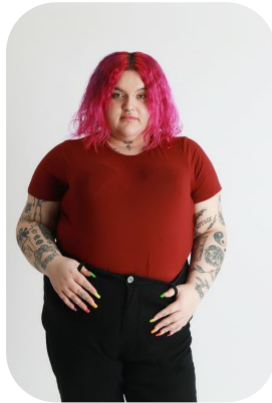

Additional Talents:

BIKE - SWIM - HORSERIDE - MOPED - RUGBY - SING - PARANORMAL INVESTIGATOR

FOR ANY INQUIRIES PLEASE CONTACT US

0207 834 66 60 - Office

[Jasmine Ali Profile](#)

All Rights Reserved by [Fusion Management](#) © 2018