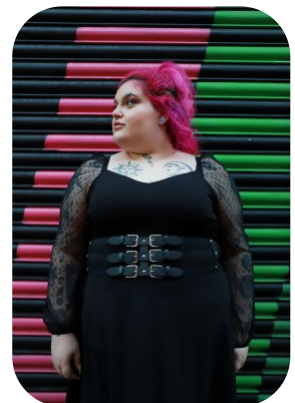

Additional Talents:

BIKE - SWIM - HORSERIDE - MOPED - RUGBY - SING - PARANORMAL INVESTIGATOR

FOR ANY INQUIRIES PLEASE CONTACT US

0207 834 66 60 - Office

[Jasmine Ali Profile](#)

All Rights Reserved by [Fusion Management](#) © 2018