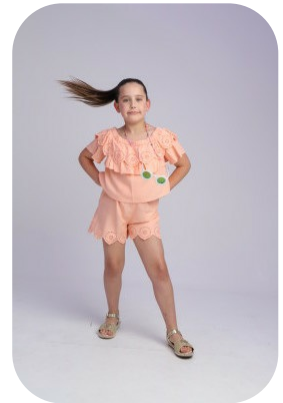

Additional Talents:
SWIM BIKE