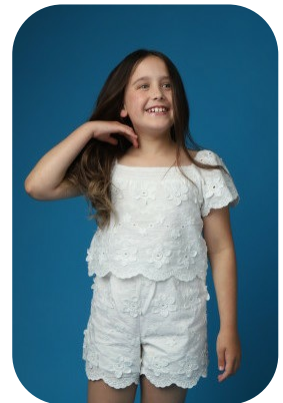

Additional Talents:
SWIM BIKE