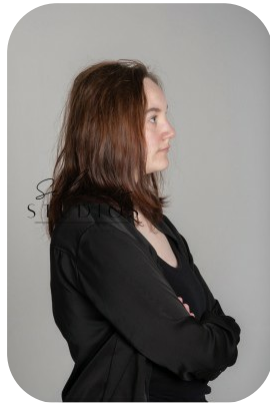

Additional Talents:

ACTING

DRUMS

SWIM

BIKE

Credits:

Years of Production

Production Name

Role

2025

The Convict

Samantha Reed

FOR ANY INQUIRIES PLEASE CONTACT US

0207 834 66 60 - Office

www.fusionmng.com

cast@fusionmng.com