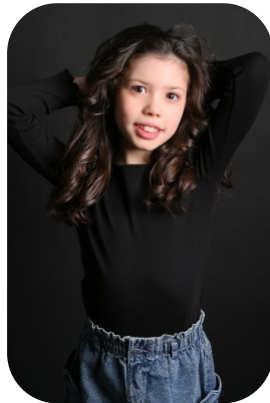

Additional Talents:

SWIM BIKE

DANCE - BALLET TAP MODERN