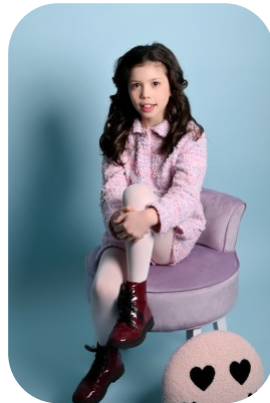

Jasmine Scholes

Age: 6-10	Height: 4ft4inch	Eye Colour: Hazel	Accent: Northern
Gender:F	Weight: 29kg	Waist: 23	Bust: 24
Location: Britain North	Shoe Size: 13.5	Hips: 25	
Drives: No	Hair Color: Brunette		

Talents
CHILD MODELLING

Additional Talents:

SWIM BIKE

DANCE - BALLET TAP MODERN

MUSICAL THEATRE

SING

FOR ANY INQUIRIES PLEASE CONTACT US

0207 834 66 60 - Office