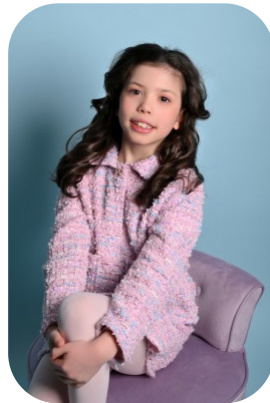

Additional Talents:

SWIM BIKE

DANCE - BALLET TAP MODERN