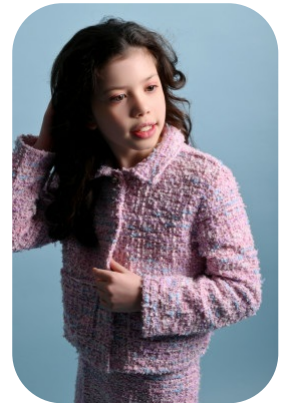

Additional Talents:

SWIM BIKE

DANCE - BALLET TAP MODERN