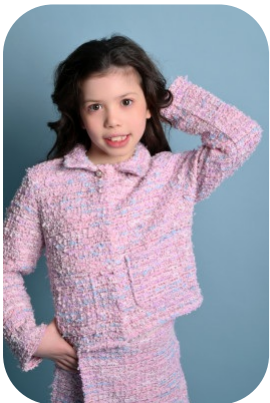

Additional Talents:

SWIM BIKE

DANCE - BALLET TAP MODERN