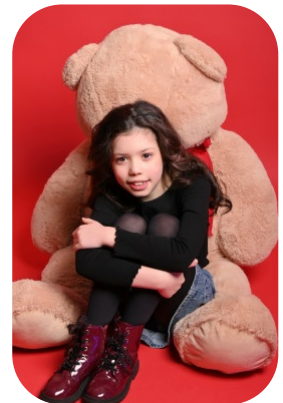

Jasmine Scholes

Age: 6-10	Height: 4ft4inch	Eye Colour: Hazel	Accent: Northern
Gender:F	Weight: 29kg	Waist: 23	Bust: 24
Location: Britain North	Shoe Size: 13.5	Hips: 25	
Drives: No	Hair Color: Brunette		

Talents
CHILD MODELLING

Additional Talents:

SWIM BIKE

DANCE - BALLET TAP MODERN

MUSICAL THEATRE

SING

FOR ANY INQUIRIES PLEASE CONTACT US

0207 834 66 60 - Office