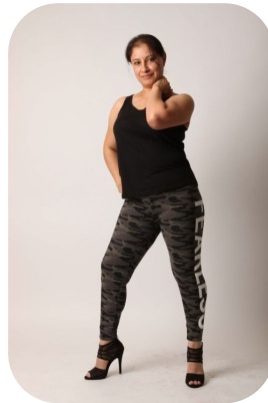

Jatinder Kaur

Age: 41-50	Height: 5ft1inch	Eye Colour: Brown	Accent: London
Gender: F	Weight: 60kg	Waist: 33	Bust: 38
Location: London	Shoe Size: 5	Hips: 38	
Drives: Yes	Hair Color: Black		

Talents

COMMERCIAL MODELS, EXTRAS, SPECIALITY