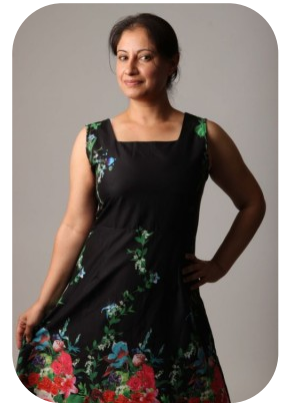

Jatinder Kaur

Age: 41-50	Height: 5ft1inch	Eye Colour: Brown	Accent: London
Gender: F	Weight: 60kg	Waist: 33	Bust: 38
Location: London	Shoe Size: 5	Hips: 38	
Drives: Yes	Hair Color: Black		

Talents

COMMERCIAL MODELS, EXTRAS, SPECIALITY