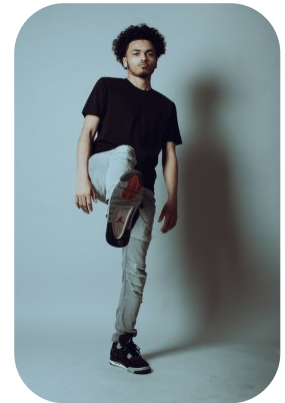

# Jay Belgrave

Credits: 1 Videos: 1

Age: 16-20	Height: 5ft8inch	Eye Colour: Brown	Accent: London
Gender: M	Weight: 66kg	Waist: 32	Bust: 34
Location: London	Shoe Size: 9	Hips: 37	
Drives: No	Hair Color: Black		

Talents  
COMMERCIAL MODELS, EXTRAS

Additional Talents:  
SWIM BIKE FOOTBALL ROLLERSKATE

Credits:

Years of Production	Production Name	Role
2018	Face of base	Fashion model

FOR ANY INQUIRIES PLEASE CONTACT US