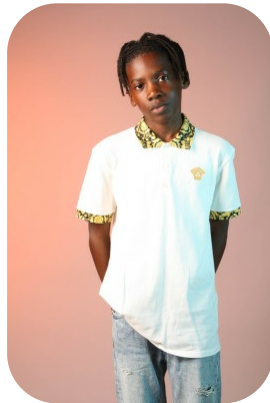

Jayden Etshindo

Age: 6-10	Height: 4ft11inch	Eye Colour: Brown	Accent: London
Gender:M	Weight: 31kg	Waist: 25	
Location: London	Shoe Size: 5	Bust: 26	
Drives: No	Hair Color: Black	Hips: 28	

Talents
CHILD MODELLING