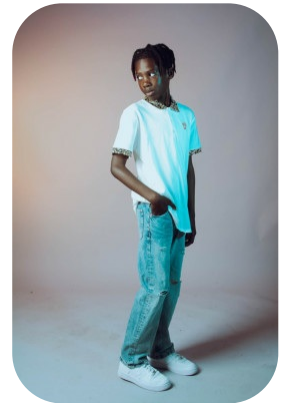

Jayden Etshindo

Age: 6-10	Height: 4ft11inch	Eye Colour: Brown	Accent: London
Gender:M	Weight: 31kg	Waist: 25	
Location: London	Shoe Size: 5	Bust: 26	
Drives: No	Hair Color: Black	Hips: 28	

Talents
CHILD MODELLING