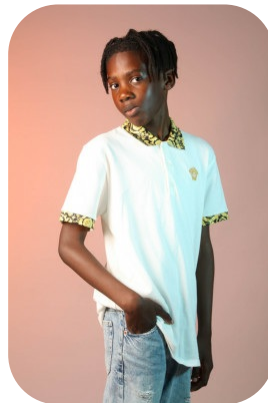

Jayden Etshindo

Age: 6-10	Height: 4ft11inch	Eye Colour: Brown	Accent: London
Gender:M	Weight: 31kg	Waist: 25	
Location: London	Shoe Size: 5	Bust: 26	
Drives: No	Hair Color: Black	Hips: 28	

Talents
CHILD MODELLING