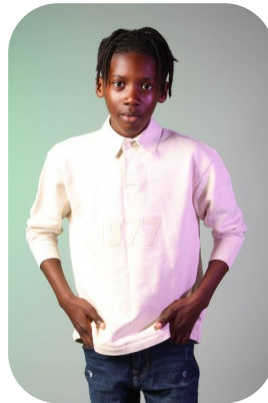

Jayden Etshindo

Age: 6-10	Height: 4ft11inch	Eye Colour: Brown	Accent: London
Gender:M	Weight: 31kg	Waist: 25	
Location: London	Shoe Size: 5	Bust: 26	
Drives: No	Hair Color: Black	Hips: 28	

Talents
CHILD MODELLING