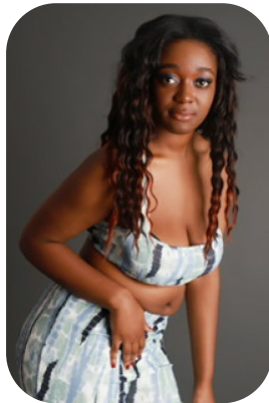

Additional Talents:

BIKE - SWIM - ROLLERSKATE - HORSERIDE - CLIMB

RUGBY, BASKETBALL, VOLLEYBALL, NETBALL