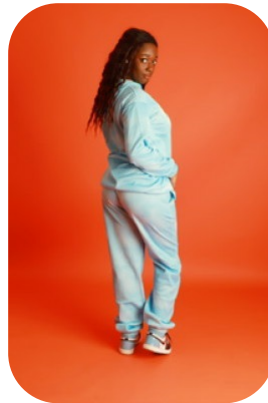

Additional Talents:

BIKE - SWIM - ROLLERSKATE - HORSERIDE - CLIMB

RUGBY, BASKETBALL, VOLLEYBALL, NETBALL