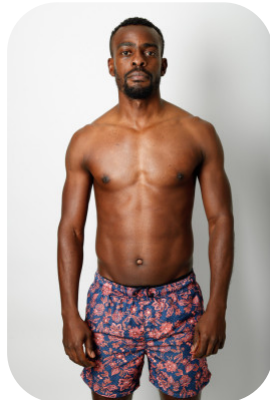

Jem Lutwama

Videos: 1

Age: 31-40	Height: 5ft10inch	Eye Colour: Brown	Accent: London
Gender: M	Weight: 73kg	Waist: 32	Bust: 38
Location: London	Shoe Size: 9.5	Hips: 38	
Drives: Yes	Hair Color: Black		

Talents
 COMMERCIAL MODELS, FITNESS MODELS,
 EXTRAS, ATHLETES

Additional Talents:
 BIKE - SWIM - CLIMB

FOOTBALL, CRICKET, HOCKEY, BASKETBALL -20+ YEARS

GYM FITNESS

FOR ANY INQUIRIES PLEASE CONTACT US

0207 834 66 60 - Office

www.fusionmng.com

cast@fusionmng.com

FM FUSION
MANAGEMENT
TALENT & MODEL MANAGEMENT AGENCY