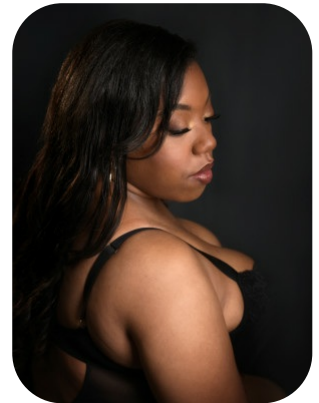

Jenelle Campbell

Age: 25-30	Height: 5ft4inch	Eye Colour: Brown	Accent: London
Gender:F	Weight: 95kg	Waist: 37.5	
Location: London	Shoe Size: 8.UK	Bust: 40	
Drives: No	Hair Color: Brunette	Hips: 46.5	

Talents
COMMERCIAL MODELS, EXTRAS