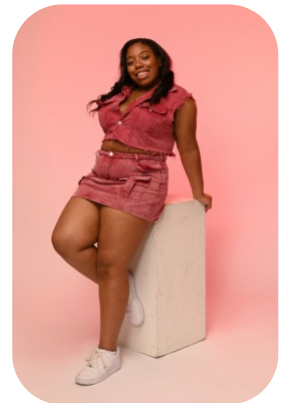

Jenelle Campbell

Age: 25-30	Height: 5ft4inch	Eye Colour: Brown	Accent: London
Gender:F	Weight: 95kg	Waist: 37.5	
Location: London	Shoe Size: 8.UK	Bust: 40	
Drives: No	Hair Color: Brunette	Hips: 46.5	

Talents
COMMERCIAL MODELS, EXTRAS