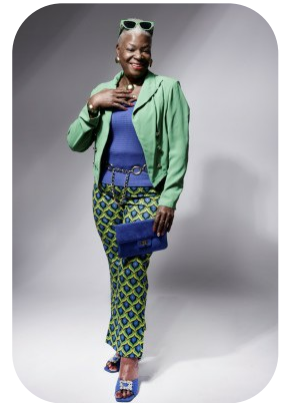

Jennifer Adams-Lee

Age: 61-70	Height: 5ft4inch	Eye Colour: Brown	Accent: London
Gender:F	Weight: 82kg	Waist: 36	Bust: 36
Location: London	Shoe Size: 8.UK	Hips: 42	
Drives: Yes	Hair Color: Grey/White		

Talents
MATURE MODELS, PLUS SIZE, EXTRAS