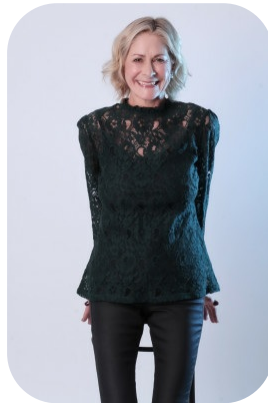

Jenny Garrard

Age: 51-60	Height: 5ft3inch	Eye Colour: Brown	Accent: London
Gender:F	Weight: 45kg	Waist: 24	Bust: 32C
Location: London	Shoe Size: 5	Hips: 33	
Drives: Yes	Hair Color: Blonde		

Talents
MATURE MODELS, EXTRAS, SPECIALITY