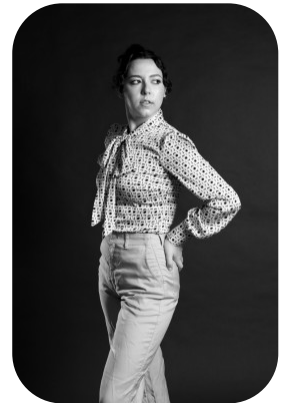

Additional Talents:
SWIM