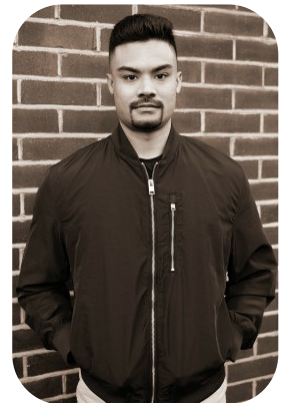

Jerome Foster

Age: 25-30	Height: 5ft10inch	Eye Colour: Brown	Accent: London
Gender: M	Weight: 74kg	Waist: 30	Bust: 38
Location: London	Shoe Size: 7.5	Hips: 34	
Drives: Yes	Hair Color: Black		

Talents
COMMERCIAL MODELS, EXTRAS, ATHLETES