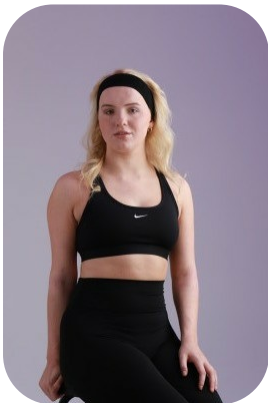

Jess Gibson

Age: 21-24	Height: 5ft7inch	Eye Colour: Blue	Accent: Northern
Gender:F	Weight: 70kg	Waist: 28"	Bust: 36"
Location: Britain North	Shoe Size: 8.UK	Hips: 38.5"	
Drives: Yes	Hair Color: Blonde		

Talents
COMMERCIAL MODELS, NEW FACES, EXTRAS

Additional Talents:
BIKE - SWIM
SWIMMING

TENNIS

ATHLETICS:

LONG DISTANCE AND SPRINT RUNNER

FOR ANY INQUIRIES PLEASE CONTACT US

0207 834 66 60 - Office

www.fusionmng.com