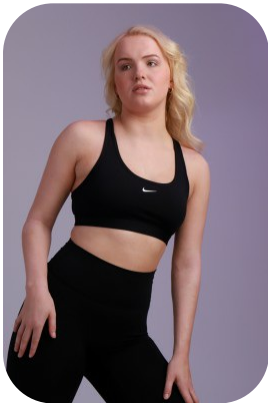

Jess Gibson

Age: 21-24	Height: 5ft7inch	Eye Colour: Blue	Accent: Northern
Gender:F	Weight: 70kg	Waist: 28"	Bust: 36"
Location: Britain North	Shoe Size: 8.UK	Hips: 38.5"	
Drives: Yes	Hair Color: Blonde		

Talents
COMMERCIAL MODELS, NEW FACES, EXTRAS

Additional Talents:
BIKE - SWIM
SWIMMING

TENNIS

ATHLETICS:

LONG DISTANCE AND SPRINT RUNNER

FOR ANY INQUIRIES PLEASE CONTACT US

0207 834 66 60 - Office

www.fusionmng.com