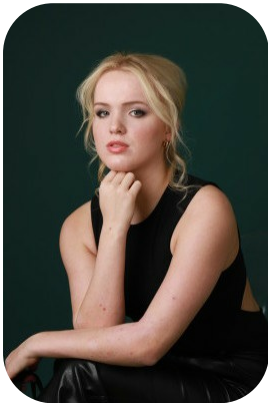

Jess Gibson

Age: 21-24	Height: 5ft7inch	Eye Colour: Blue	Accent: Northern
Gender:F	Weight: 70kg	Waist: 28"	Bust: 36"
Location: Britain North	Shoe Size: 8.UK	Hips: 38.5"	
Drives: Yes	Hair Color: Blonde		

Talents
COMMERCIAL MODELS, NEW FACES, EXTRAS

Additional Talents:
BIKE - SWIM
SWIMMING

TENNIS

ATHLETICS:

LONG DISTANCE AND SPRINT RUNNER

FOR ANY INQUIRIES PLEASE CONTACT US

0207 834 66 60 - Office

www.fusionmng.com