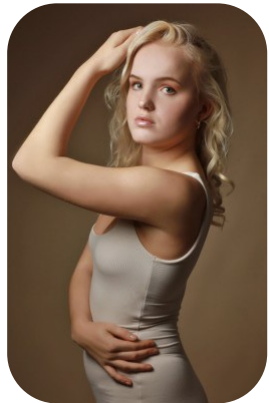

Jess Gibson

Age: 21-24	Height: 5ft7inch	Eye Colour: Blue	Accent: Northern
Gender:F	Weight: 70kg	Waist: 28"	Bust: 36"
Location: Britain North	Shoe Size: 8.UK	Hips: 38.5"	
Drives: Yes	Hair Color: Blonde		

Talents
COMMERCIAL MODELS, NEW FACES, EXTRAS

Additional Talents:
BIKE - SWIM
SWIMMING

TENNIS

ATHLETICS:

LONG DISTANCE AND SPRINT RUNNER

FOR ANY INQUIRIES PLEASE CONTACT US

0207 834 66 60 - Office

www.fusionmng.com