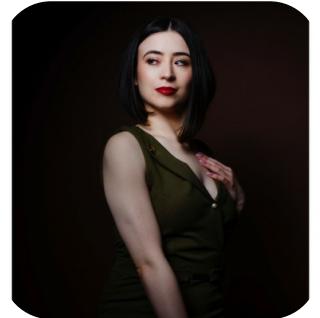

Jessica Aldis

Age: 25-30	Height: 5ft2inch	Eye Colour: Amber	Accent: Northern
Gender:F	Weight: 53kg	Waist: 34	Bust: 34
Location: London	Shoe Size: 4.5	Hips: 36	
Drives: No	Hair Color: Brunette		

Talents
COMMERCIAL MODELS, EXTRAS