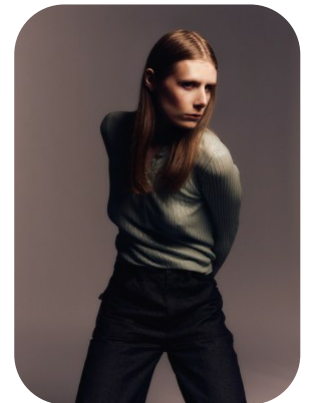

Additional Talents:
BIKE - SWIM
TENNIS