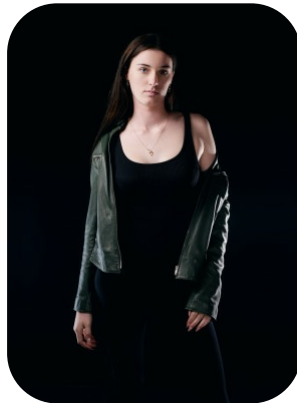

Additional Talents:
SWIM BIKE HORSE RIDE
SHOW JUMPING PRO
GYM FITNESS