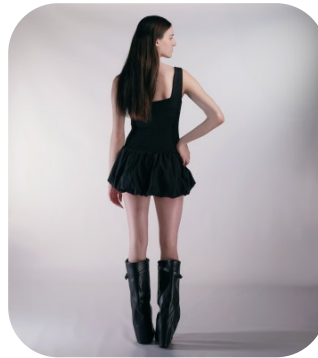

Additional Talents:
SWIM BIKE HORSE RIDE
SHOW JUMPING PRO
GYM FITNESS