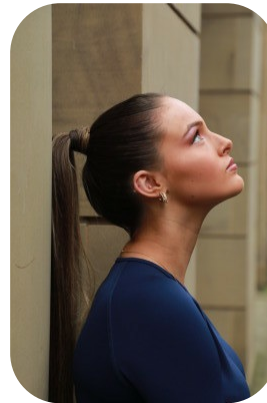

Additional Talents:

BIKE SWIM

GYM FITNESS

RUGBY

ACTING

FOR ANY INQUIRIES PLEASE CONTACT US

0207 834 66 60 - Office

www.fusionmng.com

[Jessica Jones Profile](#)

All Rights Reserved by [Fusion Management](#) © 2018