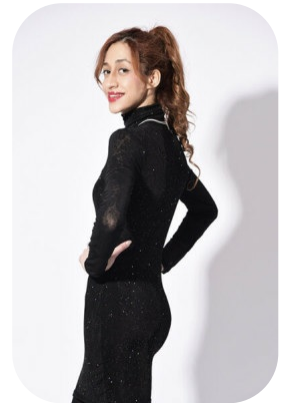

Jessica Mata

Videos: 2

Age: 25-30	Height: 5ft7inch	Eye Colour: Hazel	Accent: Other
Gender:F	Weight: 53kg	Waist: 62	
Location: London	Shoe Size: 6.5	Bust: 86	
Drives: No	Hair Color: Red	Hips: 92	

Talents
COMMERCIAL MODELS