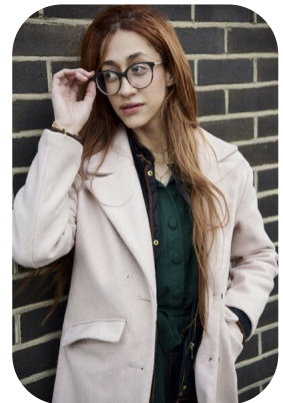

Jessica Mata

Videos: 2

Age: 25-30	Height: 5ft7inch	Eye Colour: Hazel	Accent: Other
Gender:F	Weight: 53kg	Waist: 62	
Location: London	Shoe Size: 6.5	Bust: 86	
Drives: No	Hair Color: Red	Hips: 92	

Talents
COMMERCIAL MODELS