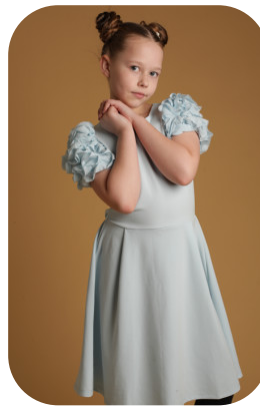

Jessica May

Age: 6-10 Height: Eye Colour: Accent:
Gender:F 4ft6inch Blue London
Location: Weight:
London 37kg
Drives: No Shoe Size:
5
Hair Color:
Blonde

Talents
CHILD MODELLING, YOUNG PERFORMERS,
EXTRAS

Additional Talents:

BIKE - SWIM - ROLLERSKATE - HORSE RIDE - CLIMB - COOK

FOOTBALL

PIANO

SING

ACT

DANCE - STREET

MMA