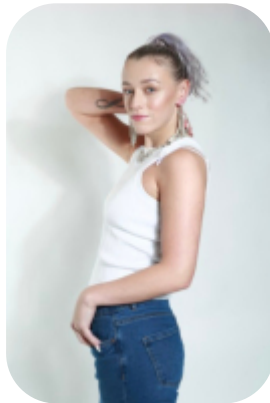

Additional Talents:

BIKE -SWIM - ROLLERBLADE - ROLLERSKATE - HORSERIDE - ICESKATE - CLIMB
FOOTBALL, NETBALL, HOCKEY