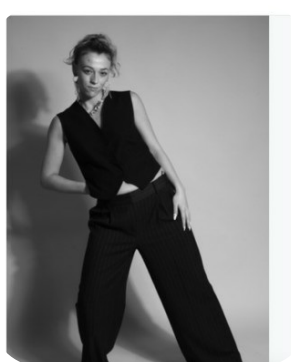

Additional Talents:

BIKE -SWIM - ROLLERBLADE - ROLLERSKATE - HORSERIDE - ICESKATE - CLIMB
FOOTBALL, NETBALL, HOCKEY