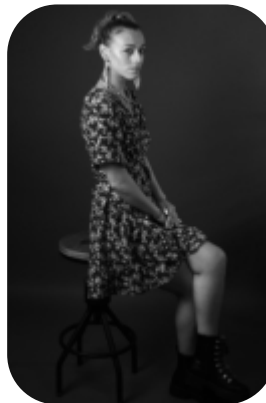

Additional Talents:

BIKE -SWIM - ROLLERBLADE - ROLLERSKATE - HORSERIDE - ICESKATE - CLIMB
FOOTBALL, NETBALL, HOCKEY