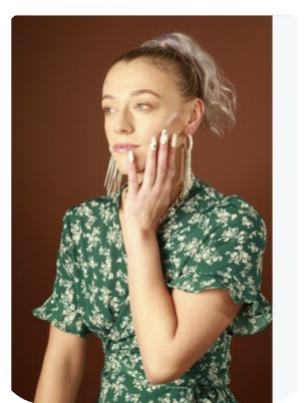

Additional Talents:

BIKE -SWIM - ROLLERBLADE - ROLLERSKATE - HORSERIDE - ICESKATE - CLIMB
FOOTBALL, NETBALL, HOCKEY