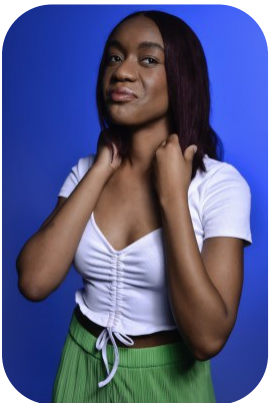

Jessica U

Credits: 2 Videos: 1

Age: 21-24	Height: 5ft6inch	Eye Colour: Brown	Accent: London
Gender:F	Weight: 69kg	Waist: 33	Bust: 36
Location: London	Shoe Size: 7	Hips: 37	
Drives: No	Hair Color: Black		

Talents

COMMERCIAL MODELS, EXTRAS

Additional Talents:

BIKE - FOOTBALL - BASKETBALL

AFROBEATZ

Credits:

Years of Production	Production Name	Role
2023	Eastenders	extra
2023	Baby Reindeer	Comedy Staff - Security