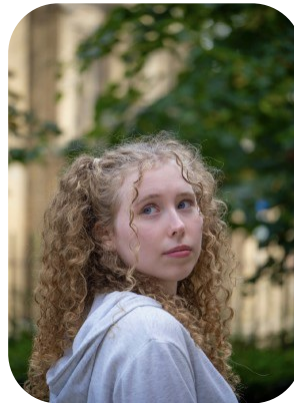

Jessica Ward

Credits: 5

Age: 16-20 Height: 5ft5inch Eye Colour: Blue Accent: London
 Gender:F Weight: 60kg Waist: 27.5"
 Location: London Bust: 34"
 Drives: No Shoe Size: 5 Hips: 37"
 Hair Color: Blonde

Talents
COMMERCIAL MODELS

Additional Talents:

SING

Credits:

Years of Production	Production Name	Role
2024	Priscilla: Queen of the Desert Musical	Diva
2023	The Angry Brigade	Hillary, Henderson
2023	Stags & Hens	Linda
2023	Guys & Dolls	Arvida Abernathy