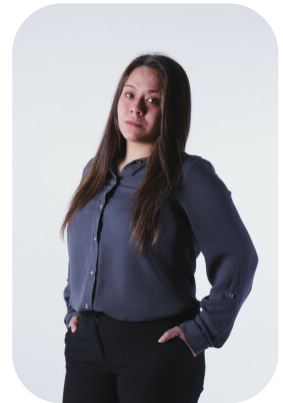

Jess King

| | | | |
|------------------|----------------------|-------------------|-----------------|
| Age: 25-30 | Height: 5ft2inch | Eye Colour: Hazel | Accent: British |
| Gender:F | Weight: 65kg | Waist: 33 | London |
| Location: London | Shoe Size: 4 | Bust: 38 | |
| Drives: Yes | Hair Color: Brunette | Hips: 38 | |

Talents
REAL FACES, EXTRAS

Additional Talents:

BIKE - SWIM - ROLLERBLADE - ROLLERSKATE - ICESKATE - NETBALL - ROUNDERS - ATHLETICS - KICKBOXING - KARATE - STREET DANCE - CHEERLEADING - GYMNASTICS (15

Years)