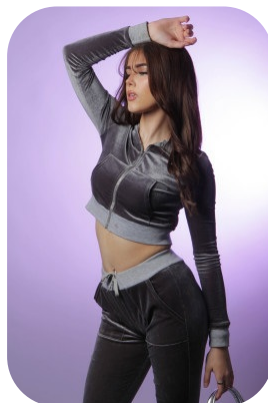

Additional Talents:
SWIM BIKE
GYM