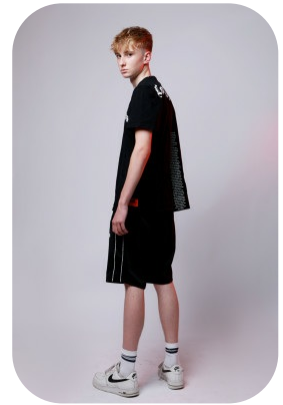

# Jethro Cooke

Age: 16-20	Height: 6ft1inch	Eye Colour: Green	Accent: London
Gender: M	Weight: 58kg	Waist: 30	Bust: 35
Location: London	Shoe Size: 10.5	Hips: 33	
Drives: No	Hair Color: Blonde		

**Talents**  
COMMERCIAL MODELS, TEEN MODELS, EXTRAS