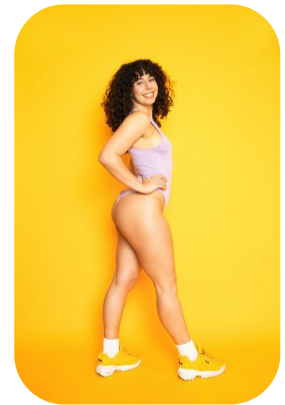

Additional Talents: