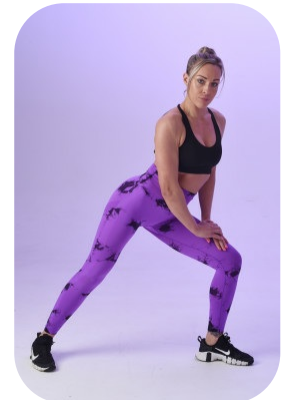

Additional Talents:

GYM FITNESS - PERSONAL TRAINER

DANCE - BURLESQUE