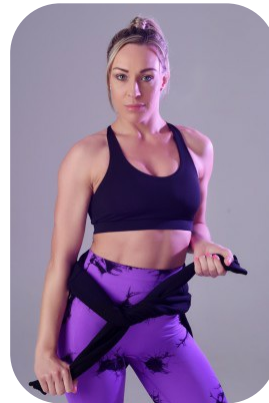

Additional Talents:

GYM FITNESS - PERSONAL TRAINER

DANCE - BURLESQUE