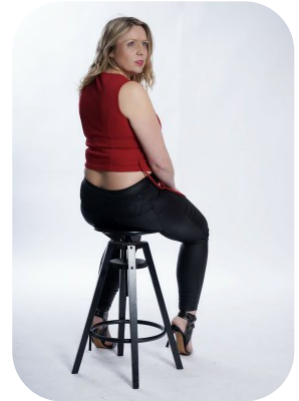

Joanne Shaw

Age: 31-40	Height: 5ft7inch	Eye Colour: Blue	Accent: Northern
Gender:F	Weight: 79kg	Waist: 33"	Bust: 37"
Location: Britain North	Shoe Size: 8.UK	Hips: 43"	
Drives: Yes	Hair Color: Blonde		

Talents
COMMERCIAL MODELS, MATURE MODELS