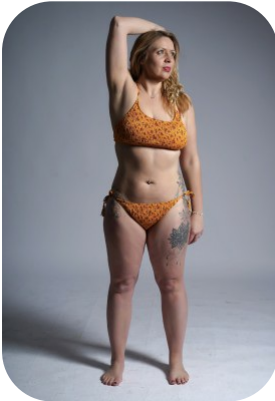

Joanne Shaw

Age: 31-40	Height: 5ft7inch	Eye Colour: Blue	Accent: Northern
Gender:F	Weight: 79kg	Waist: 33"	Bust: 37"
Location: Britain North	Shoe Size: 8.UK	Hips: 43"	
Drives: Yes	Hair Color: Blonde		

Talents
COMMERCIAL MODELS, MATURE MODELS