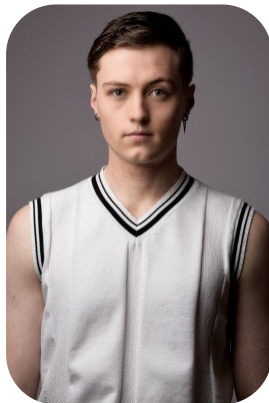

Jo Busser

Trainings: 1

Age: 21-24	Height: 6ft4inch	Eye Colour: Blue	Accent: Other
Gender:M	Weight: 83kg	Waist: 32"	Bust: 39"
Location: London	Shoe Size: 10	Hips: 35"	
Drives: Yes	Hair Color: Brunette		

Talents

COMMERCIAL MODELS, EXTRAS, ATHLETES

Additional Talents:

FOOTBALL - CRICKET - RUGBY - HOCKEY - BADMINTON - SWIM - PIANO GRADE 3 - BIKE - MOUNTAIN BIKE - ROLLERBLADE - SKI

Trainings:

Photoshoot

Thomas Street Studios