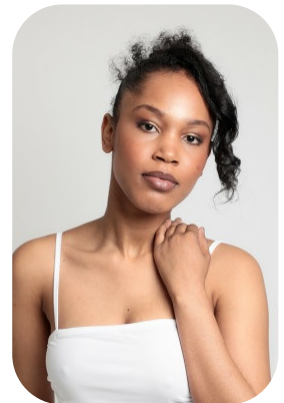

Jody-Ann Campbell

Age: 21-24	Height: 5ft3inch	Eye Colour: Brown	Accent: London
Gender:F	Weight: 49kg	Waist: 26	Bust: 32
Location: London	Shoe Size: 5	Hips: 34	
Drives: Yes	Hair Color: Black		

Talents
COMMERCIAL MODELS