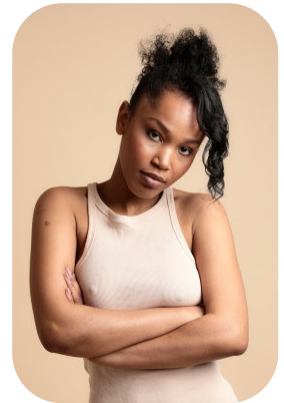

Jody-Ann Campbell

Age: 21-24	Height: 5ft3inch	Eye Colour: Brown	Accent: London
Gender:F	Weight: 49kg	Waist: 26	Bust: 32
Location: London	Shoe Size: 5	Hips: 34	
Drives: Yes	Hair Color: Black		

Talents
COMMERCIAL MODELS