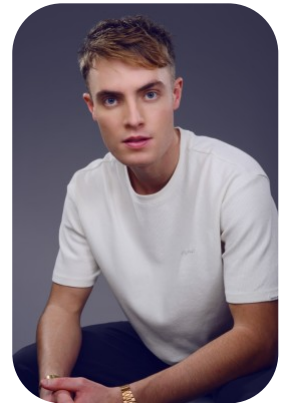

Jody Baker

Age: 21-24	Height: 6ft3inch	Eye Colour: Blue	Accent: London
Gender: M	Weight: 82kg	Waist: 34es	Bust: 37es
Location: London	Shoe Size: 10	Hips: 31es	
Drives: Yes	Hair Color: Blonde		

Talents
COMMERCIAL MODELS, HIGH FASHION