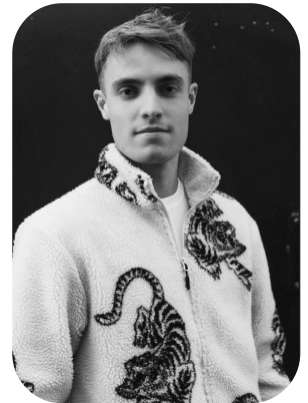

Jody Baker

Age: 21-24	Height: 6ft3inch	Eye Colour: Blue	Accent: London
Gender: M	Weight: 82kg	Waist: 34es	Bust: 37es
Location: London	Shoe Size: 10	Hips: 31es	
Drives: Yes	Hair Color: Blonde		

Talents
COMMERCIAL MODELS, HIGH FASHION