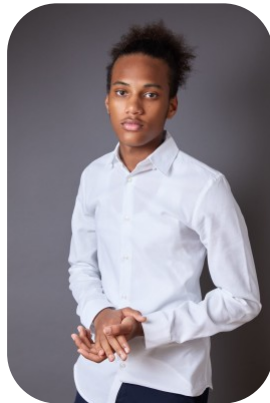

Additional Talents:

SWIM BIKE FOOTBALL GYM BASKETBALL TENNIS TABLE TENNIS