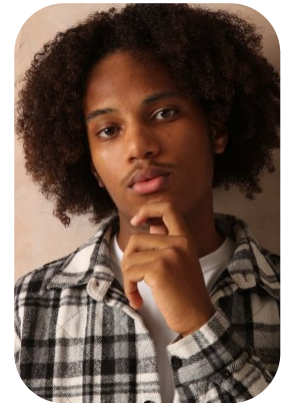

Additional Talents:

SWIM BIKE FOOTBALL GYM BASKETBALL TENNIS TABLE TENNIS