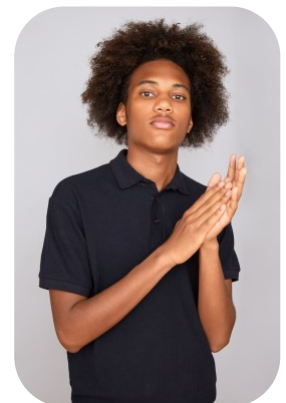

Additional Talents:

SWIM BIKE FOOTBALL GYM BASKETBALL TENNIS TABLE TENNIS