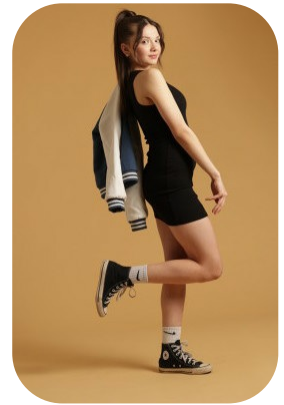

# Joely Griffiths

Age: 11-15	Height: 5ft2inch	Eye Colour: Hazel	Accent: London
Gender:F	Weight: 54kg	Waist: 26.5 Inches	
Location: London	Shoe Size: 4	Bust: 34B	
Drives: No	Hair Color: Brunette	Hips: 32.5 Inches	

Talents  
TEEN MODELS, EXTRAS

Additional Talents:  
SWIM BIKE  
FOOTBALL

ATHLETICS RUNNING

GYM FITNESS

NETBALL

RUGBY

---

FOR ANY INQUIRIES PLEASE CONTACT US