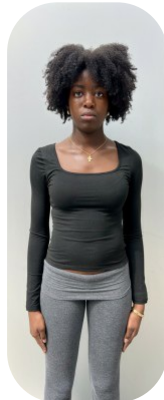

Jola Fasakin

Age: 11-15	Height: 5ft8inch	Eye Colour: Brown	Accent: London
Gender: F	Weight: 48kg	Waist: 26	Bust: 32B
Location: London	Shoe Size: 6.5	Hips: 34	
Drives: No	Hair Color: Black		

Talents
TEEN MODELS, YOUNG PERFORMERS, EXTRAS, ATHLETES