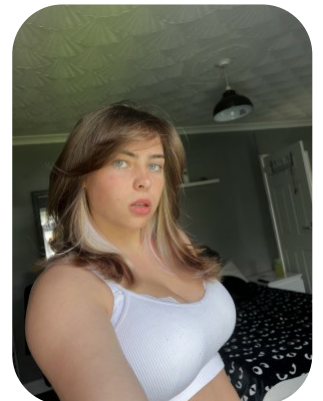

Additional Talents:
SWIM BIKE CHEERLEADING BASKETBALL