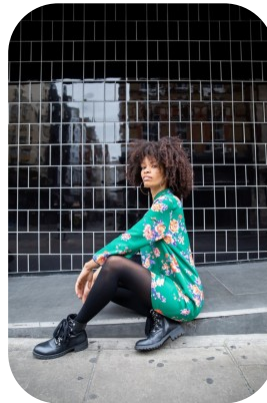

Jo Lima

Videos: 1

Age: 31-40	Height: 5ft4inch	Eye Colour: Hazel	Accent: African
Gender:F	Weight: 50kg	Waist: 31	
Location: London	Shoe Size: 4	Bust: 32	
Drives: No	Hair Color: Brunette	Hips: 44	

Talents
COMMERCIAL MODELS