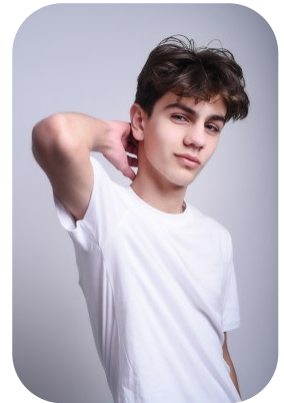

Jomei G

Age: 16-20	Height: 5ft7inch	Eye Colour: Blue	Accent: London
Gender: M	Weight: 53kg		
Location: London	Shoe Size: 9		
Drives: No	Hair Color: Brunette		

Talents
TEEN MODELS

Additional Talents:
SWIM BIKE FOOTBALL HORSERIDE SAIL VIOLIN