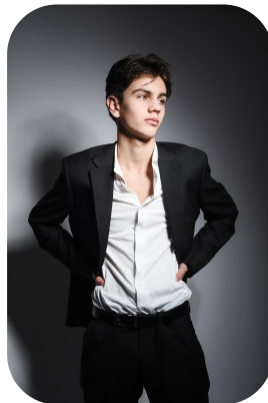

Jomei G

Age: 16-20	Height: 5ft7inch	Eye Colour: Blue	Accent: London
Gender: M	Weight: 53kg		
Location: London	Shoe Size: 9		
Drives: No	Hair Color: Brunette		

Talents
TEEN MODELS

Additional Talents:
SWIM BIKE FOOTBALL HORSERIDE SAIL VIOLIN