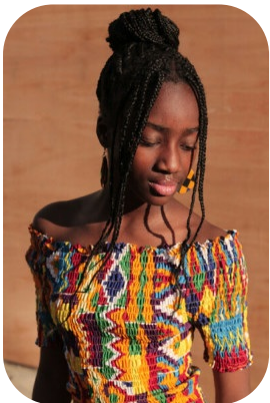

Jonelle Mensah

Age: 11-15	Height: 5ft2inch	Eye Colour: Brown	Accent: London
Gender:F	Weight: 49kg	Waist: 24.5es	
Location: London	Shoe Size: 7	Bust: 31es	
Drives: No	Hair Color: Black		

Talents
TEEN MODELS, EXTRAS