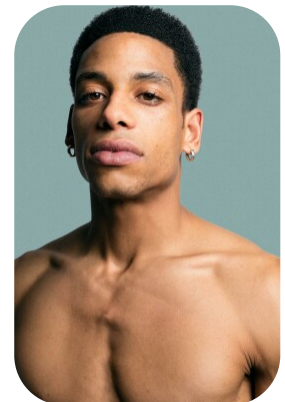

# Jordan Crawford

Credits: 1 Trainings: 1

Age: 31-40	Height: 6ft1inch	Eye Colour: Brown	Accent: London
Gender: M	Weight: 76kg	Waist: 30	Hips: 32
Location: London	Shoe Size: 9		
Drives: Yes	Hair Color: Black		

## Talents

COMMERCIAL MODELS, COMMERCIAL DANCERS, PROFESSIONAL ACTORS, EXTRAS

## Additional Talents:

Sports- running, hurdles, swimming, boxing

Dance- contemporary, commercial, street, hip hop, jazz, ballet

Stunts- cartwheels, round offs

---

Credits:

Years of Production	Production Name	Role
2017	RIMMEL LONDON	MODEL