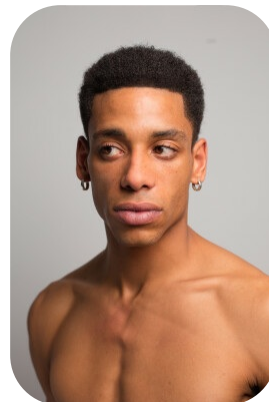

# Jordan Crawford

Credits: 1 Trainings: 1

Age: 31-40	Height: 6ft1inch	Eye Colour: Brown	Accent: London
Gender: M	Weight: 76kg	Waist: 30	Hips: 32
Location: London	Shoe Size: 9		
Drives: Yes	Hair Color: Black		

## Talents

COMMERCIAL MODELS, COMMERCIAL DANCERS, PROFESSIONAL ACTORS, EXTRAS

## Additional Talents:

Sports- running, hurdles, swimming, boxing

Dance- contemporary, commercial, street, hip hop, jazz, ballet

Stunts- cartwheels, round offs

---

Credits:

Years of Production	Production Name	Role
2017	RIMMEL LONDON	MODEL