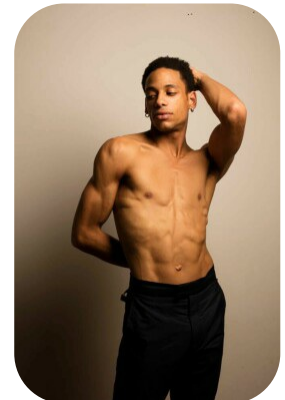

# Jordan Crawford

Credits: 1 Trainings: 1

Age: 31-40	Height: 6ft1inch	Eye Colour: Brown	Accent: London
Gender: M	Weight: 76kg	Waist: 30	Hips: 32
Location: London	Shoe Size: 9		
Drives: Yes	Hair Color: Black		

## Talents

COMMERCIAL MODELS, COMMERCIAL DANCERS, PROFESSIONAL ACTORS, EXTRAS

## Additional Talents:

Sports- running, hurdles, swimming, boxing

Dance- contemporary, commercial, street, hip hop, jazz, ballet

Stunts- cartwheels, round offs

---

Credits:

Years of Production	Production Name	Role
2017	RIMMEL LONDON	MODEL