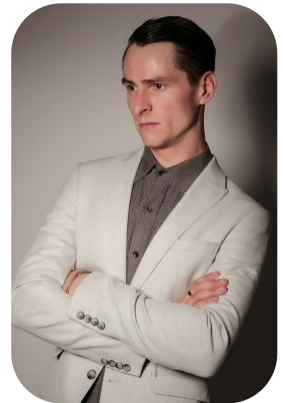

Additional Talents:
BIKE -(BMX RIDER)- SWIM