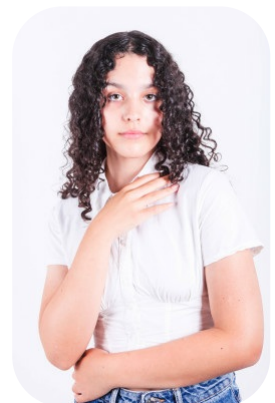

Jorja Foster

Age: 11-15	Height: 5ft4inch	Eye Colour: Hazel	Accent: London
Gender:F	Weight: 56kg	Waist: 29.5	Bust: 33.5
Location: Britain North	Shoe Size: 6	Hips: 36	
Drives: No	Hair Color: Brunette		

Talents
TEEN MODELS, EXTRAS