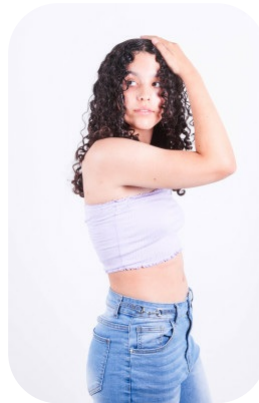

Jorja Foster

Age: 11-15	Height: 5ft4inch	Eye Colour: Hazel	Accent: London
Gender:F	Weight: 56kg	Waist: 29.5	Bust: 33.5
Location: Britain North	Shoe Size: 6	Hips: 36	
Drives: No	Hair Color: Brunette		

Talents
TEEN MODELS, EXTRAS