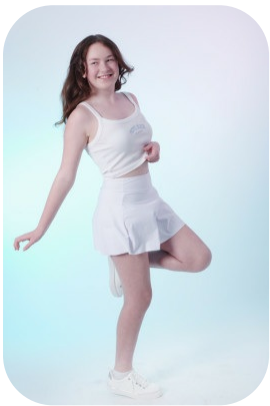

Jorja Newson

Trainings: 3 Videos: 2

Age: 11-15	Height: 5ft5inch	Eye Colour: Hazel	Accent: London
Gender:F	Weight: 60kg	Waist: 29	Bust: 35
Location: London	Shoe Size: 7	Hips: 35.5	
Drives: No	Hair Color: Brunette		

Talents
CHILD MODELLING, YOUNG PERFORMERS,
EXTRAS, MUSICIANS

Additional Talents:
SWIM BIKE

Trainings:

Acting	Young Screen Collective, London
Acting	Casting Kids, London
Acting	Mark Jermin

FOR ANY INQUIRIES PLEASE CONTACT US