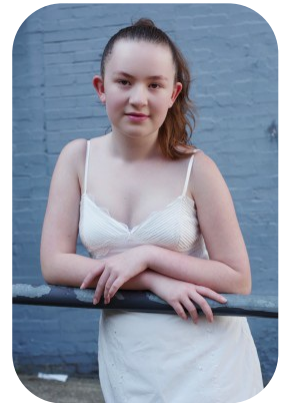

Additional Talents:
SWIM BIKE