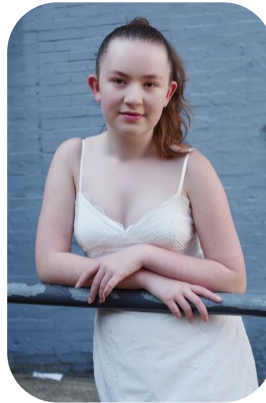

Additional Talents:
SWIM BIKE