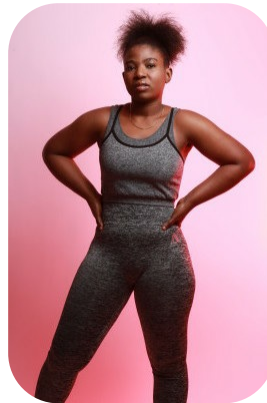

Josephine Akinlabi

Age: 25-30	Height: 5ft5inch	Eye Colour: Black	Accent: African
Gender:F	Weight: 60kg	Waist: 31	Bust: 36
Location: Wales	Shoe Size: 5.5	Hips: 41	
Drives: No	Hair Color: Black		

Talents
COMMERCIAL MODELS, EXTRAS